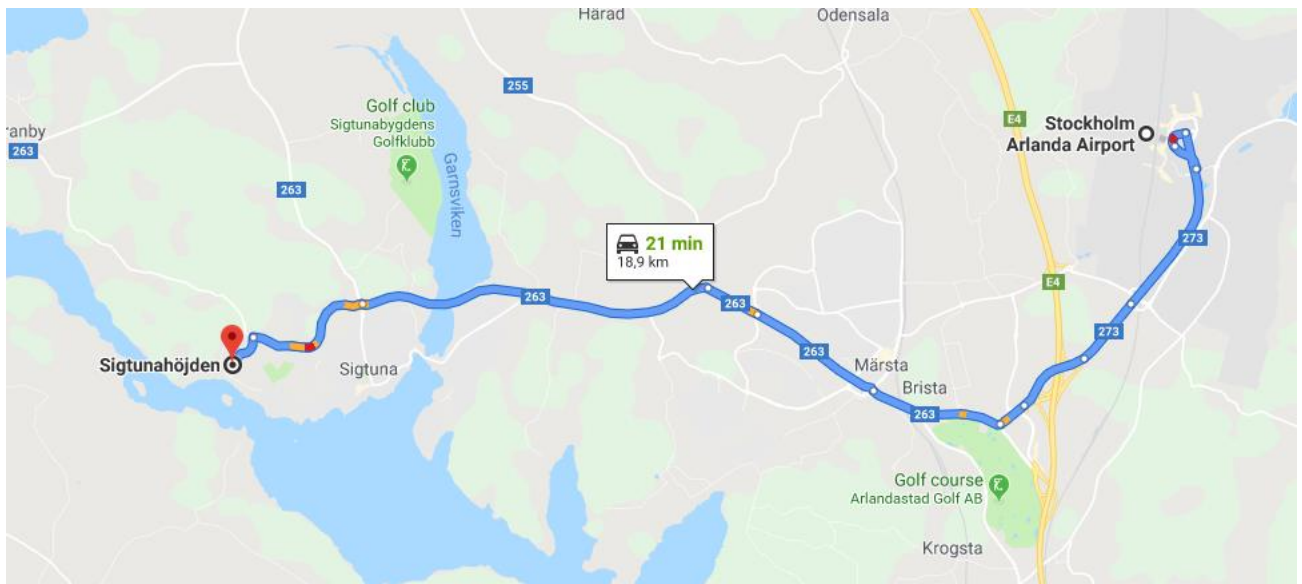

FROM THE AIRPORT BY TAXI