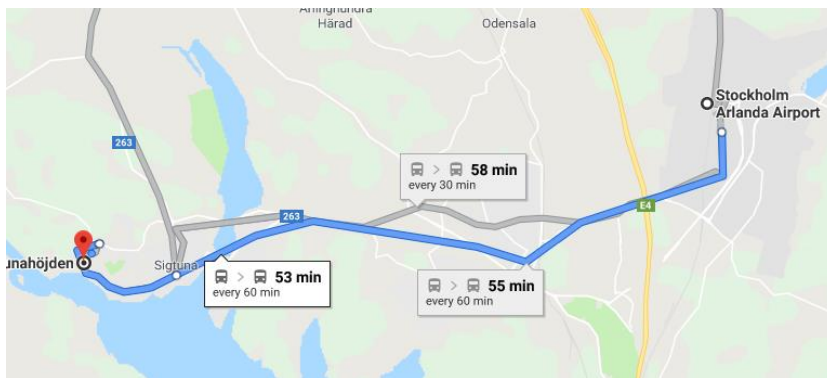

FROM THE AIRPORT BY BUS

- **Stockholm Arlanda Airport**
  190 45 Stockholm-Arlanda, Sweden
- **Arlanda terminal 2-3 buss**
- 🚌 **579** Bålsta station
  27 min (8 stops)
  Service run by SL - Route information
- **Sigtuna busstation**
- 🚌 **183** Sigtuna Hällsboskolan
  7 min (9 stops)
  Service run by UL - Route information
- **Sigtuna Mälargården**
- 🚶 Walk
  About 7 min , 600 m
  ⚠️ Use caution - may involve errors or sections not suited for walking
- ↑ Head west on Ragvaldsbovägen toward Hertigvägen
  43 m
- ↩️ Turn left onto Hertigvägen
  i Destination will be on the left
  550 m
- **Sigtunahöjden**
  Hertigvägen 7, 193 31 Sigtuna, Sweden

<https://www.ul.se/en/tickets/how-to-buy-a-ticket/>

**If you encounter any problems, please do not hesitate to call Viviane
+32 486 66 79 39**